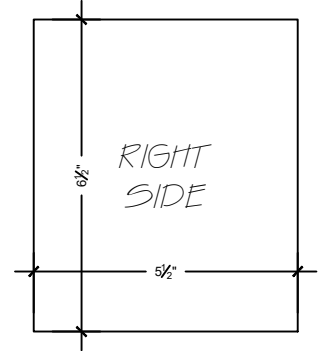

**ULTIMATE DAD**

PROJECT: SIMPLE BIRDHOUSE

SIDE ELEVATION

SCALE: 3"=1'

PAGE 1 OF 4

PROJECT: SIMPLE BIRDHOUSE

DIMENSIONED ELEVATION

SCALE: 3"=1'

PAGE 2 OF 4

**ULTIMATE DAD**

PROJECT: SIMPLE BIRDHOUSE  
 DIMENSIONED LAYOUT  
 SCALE: 3"=1'  
 PAGE 3 OF 4

**ULTIMATE DAD**

PROJECT: SIMPLE BIRDHOUSE

ISOMETRIC VIEW

SCALE: 3"=1'

PAGE 4 OF 4