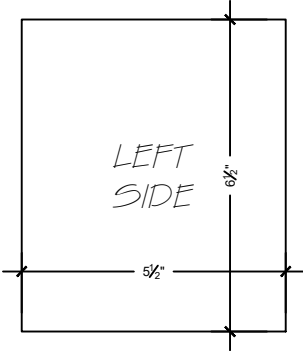

**ULTIMATE DAD**

PROJECT: SIMPLE BIRDHOUSE

SIDE ELEVATION

SCALE: 3"=1'

PAGE 1 OF 4

PROJECT: SIMPLE BIRDHOUSE

DIMENSIONED ELEVATION

SCALE: 3"=1'

PAGE 2 OF 4

**ULTIMATE DAD**

PROJECT: SIMPLE BIRDHOUSE  
 DIMENSIONED LAYOUT  
 SCALE: 3"=1'  
 PAGE 3 OF 4

**ULTIMATE DAD**

PROJECT: SIMPLE BIRDHOUSE

ISOMETRIC VIEW

SCALE: 3"=1'

PAGE 4 OF 4