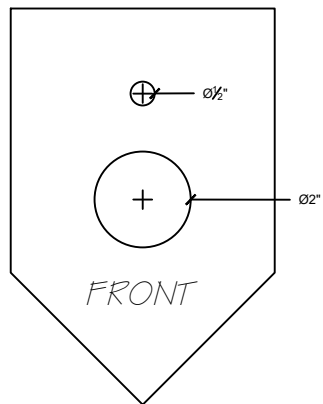

**ULTIMATE DAD**

PROJECT: SIMPLE BIRDHOUSE

SIDE ELEVATION

SCALE: 3"=1'

PAGE 1 OF 4

PROJECT: SIMPLE BIRDHOUSE

DIMENSIONED ELEVATION

SCALE: 3"=1'

PAGE 2 OF 4

**ULTIMATE DAD**

PROJECT: SIMPLE BIRDHOUSE  
 DIMENSIONED LAYOUT  
 SCALE: 3"=1'  
 PAGE 3 OF 4

**ULTIMATE DAD**

PROJECT: SIMPLE BIRDHOUSE

ISOMETRIC VIEW

SCALE: 3"=1'

PAGE 4 OF 4