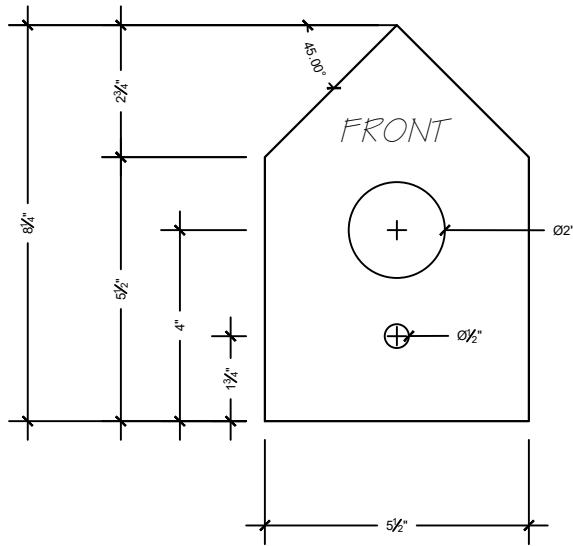

**ULTIMATE DAD**

PROJECT: SIMPLE BIRDHOUSE

SIDE ELEVATION

SCALE: 3"=1'

PAGE 1 OF 4

PROJECT: SIMPLE BIRDHOUSE

DIMENSIONED ELEVATION

SCALE: 3"=1'

PAGE 2 OF 4

**ULTIMATE DAD**

PROJECT: SIMPLE BIRDHOUSE  
 DIMENSIONED LAYOUT  
 SCALE: 3"=1'  
 PAGE 3 OF 4

**ULTIMATE DAD**

PROJECT: SIMPLE BIRDHOUSE

ISOMETRIC VIEW

SCALE: 3"=1'

PAGE 4 OF 4