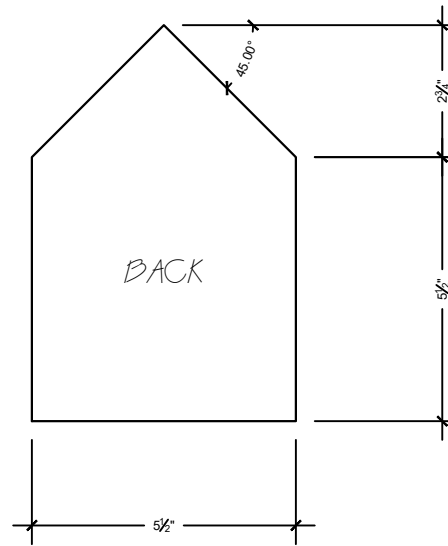

**ULTIMATE DAD**

PROJECT: SIMPLE BIRDHOUSE

SIDE ELEVATION

SCALE: 3"=1'

PAGE 1 OF 4

PROJECT: SIMPLE BIRDHOUSE

DIMENSIONED ELEVATION

SCALE: 3"=1'

PAGE 2 OF 4

**ULTIMATE DAD**

PROJECT: SIMPLE BIRDHOUSE  
 DIMENSIONED LAYOUT  
 SCALE: 3"=1'  
 PAGE 3 OF 4

**ULTIMATE DAD**

PROJECT: SIMPLE BIRDHOUSE

ISOMETRIC VIEW

SCALE: 3"=1'

PAGE 4 OF 4